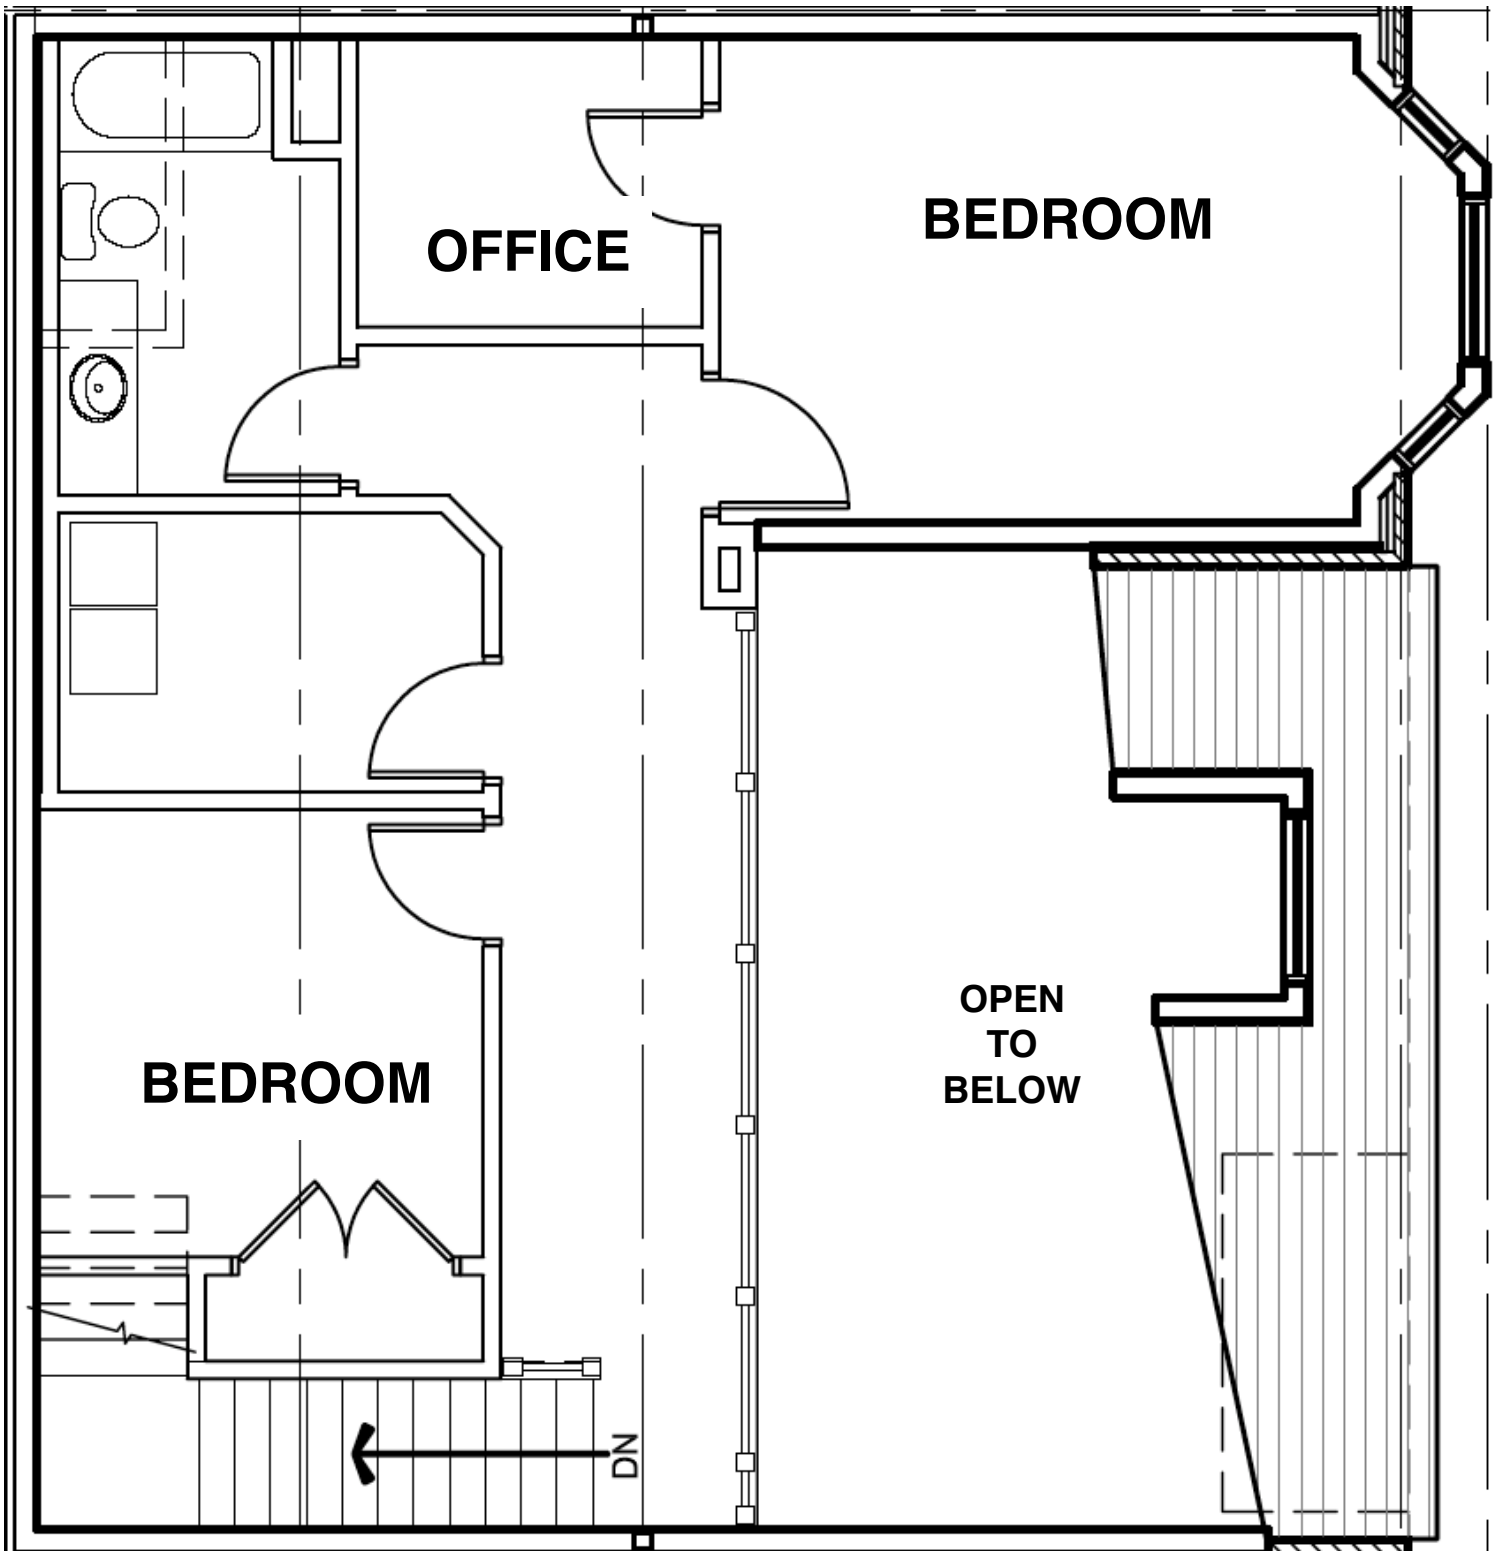

The Atlantic Avenue, Unit 31-Main Level

3 Bedroom

2 1/2 Bath

1,810.46 total square feet \$407,354
(1,051.92 s.f. Main Level, 754.54 s.f. Upper Level)

The Atlantic Avenue, Unit 31-Upper Level

3 Bedroom 2 1/2 Bath

1,810.46 total square feet \$407,354
(1,051.92 s.f. Main Level, 754.54 s.f. Upper Level)