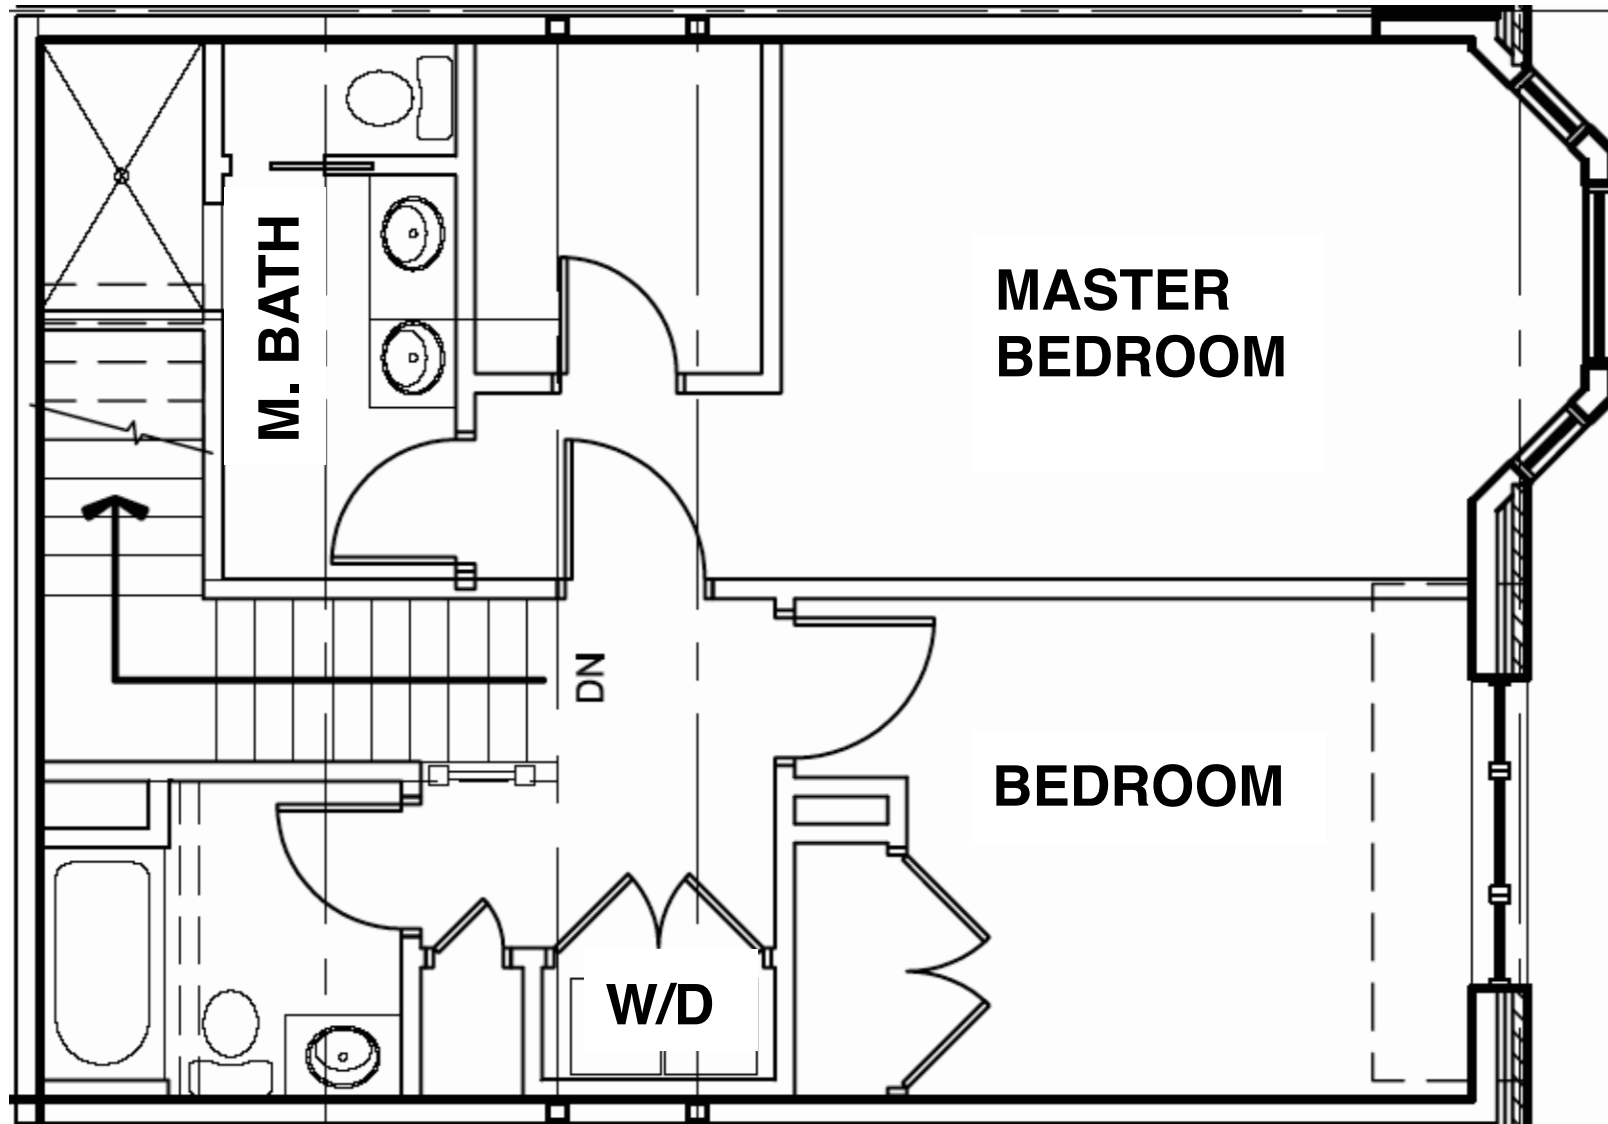

The Park Avenue, Unit 30-Main Level

2 Bedroom 2 1/2 Bath

1,403.61 total square feet \$315,812
(688.67 s.f. Main Level, 716.94 s.f. Upper Level)

The Park Avenue, Unit 30-Upper Level

2 Bedroom 2 1/2 Bath

1,403.61 total square feet \$315,812
(688.67 s.f. Main Level, 716.94 s.f. Upper Level)